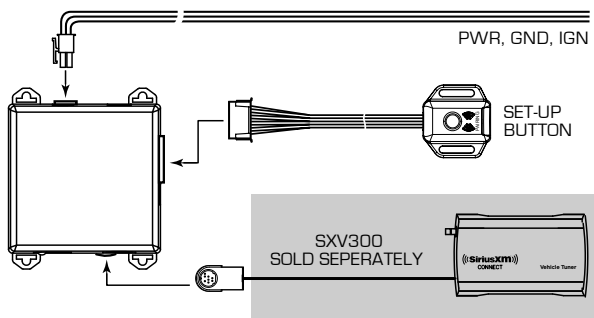

SATSTREAMER Bluetooth Audio Integration Kit

MODEL #: SATSTREAMER

1. **Kit Includes**
2. -Interface module (SATSTREAMER)
   - -Setup button
   - -Power harness

PLEASE NOTE: That both the SATSTREAMER and SXV300 need to be purchased to complete the solution

Application

Designed to add SiriusXM® Satellite Radio to select 2014+ Toyota, Honda and 2015+ Scion vehicles featuring display radio with Bluetooth content browsing capability.

SiriusXM-Ready Satellite Radio Features

Connect the SXV300 SiriusXM Connect Vehicle Tuner and get over 150 channels, including commercial-free music plus the best sports, news, talk, comedy and entertainment.

Bluetooth Wireless Connectivity

SATSTREAMER connects to the Toyota display radio via Bluetooth and provides exceptional sound quality, channel browsing, presets and many other great features.

Easy Installation

Install the SATSTREAMER module with a 3-wire power harness and simply connect a SXV300 SiriusXM Vehicle Tuner (sold separately).

Make/Model	Trim	Year
HONDA ACCORD	LX, SPORT, EX	2014-2015
HONDA CIVIC	EX, EX-L, SI, HYBRID, NG	2014-2015
HONDA CRV	EX	2015
HONDA FIT	ALL	2015
HONDA HRV	LX, EX	2016
HONDA ODYSSEY	LX ONLY	2014-2015
HONDA PILOT	LX	2016
TOYOTA 4-RUNNER	TOYOTA	2014-2015
TOYOTA CAMRY	TOYOTA	2014.5-2015
TOYOTA COROLLA	TOYOTA	2014-2015
TOYOTA HIGHLANDER	TOYOTA	2014-2015
TOYOTA RAV-4	TOYOTA	2014-2015
TOYOTA SIENNA	TOYOTA	2015
TOYOTA TACOMA	TOYOTA	2014-2015
TOYOTA TUNDRA	TOYOTA	2014-2015
TOYOTA YARIS	TOYOTA	2015
SCION *ALL	SCION	2014-2015

* Compatible with touchscreen display radio system. Not for premium audio package (AHA)

For latest updates, visit www.audiovoxoei.com