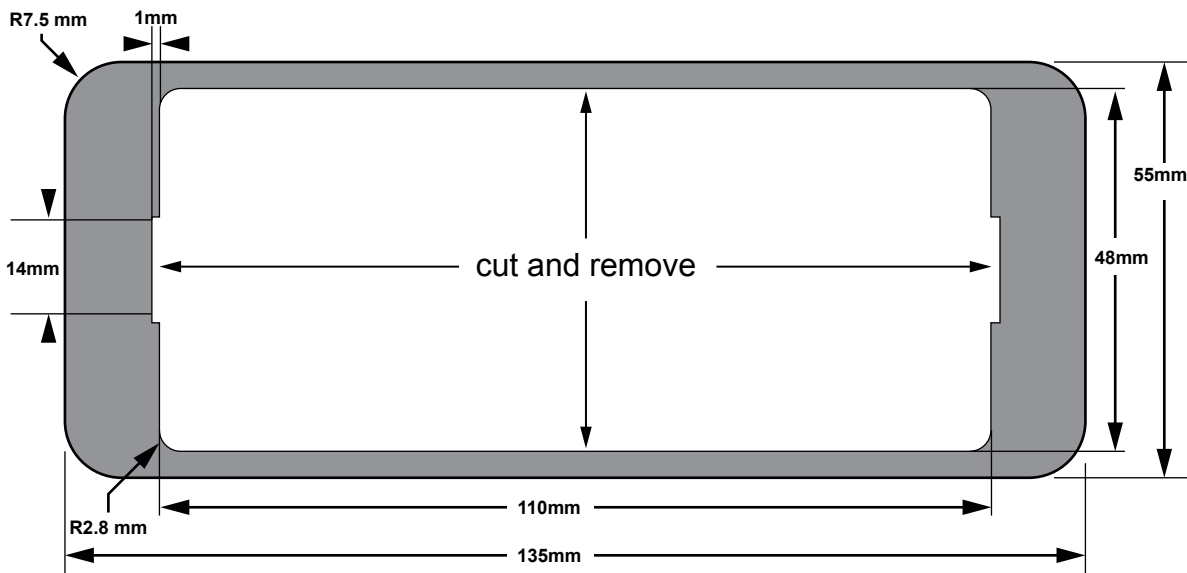

Commander Touch Installation Template

Model #: SXVCTIT

Below are two templates provided for installing the Commander Touch Display Controller.

1. **Flush Mount Template** - Use when installing the Display Controller when utilizing the included Flush Mount. Review the additional instructions on the next page for installing the Flush Mount before cutting the opening.
2. **Surface Mount Template** - Use when Surface Mounting the Display Controller.

1. Flush Mount Template (See installation instructions on the next page)