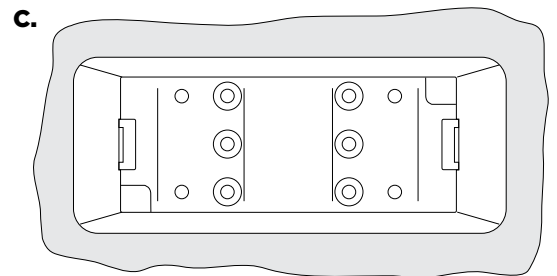

1. Flush Mount Template (See installation instructions on the next page)

2. Surface Mount Template

one inch

10 mm

Commander Touch Installation Template

Model #: SXVCTIT

Installing the Commander Touch Display Controller Using the Flush Mount

- A.** Locate a suitable place in your dash or center console for installing the Flush Mount. The Flush Mount requires an opening of 48mm high x 110mm wide, and an approximate clearance behind the dashboard or console of 25mm depth to accommodate the Mounting Brackets. Avoid any location which will block or interfere with an airbag, or a location which interferes with the safe operation of the vehicle.
- B.** Place the template on the area selected and carefully cut the opening, following the outline on the template.
- C.** Once the opening has been cut, remove the template and place the Flush Mount in the opening. The Flush Mount is asymmetrical so the top/bottom orientation is not important.
- D.** Bend each of the two Mounting Brackets into a U shape.
- E.** Attach the Mounting Brackets to the rear of the Flush Mount, using the provided 4 screws. Position the legs of the Mounting Brackets against the inside of the dash or console surface and tighten the screws. Note that you may need to bend or cut the ends of the mounting brackets depending on the specific application.
- F.** Once the Flush Mount is secured in place, insert the Commander Touch Display Controller into the Flush Mount. First, route the cable from the left side of the Display Controller into the opening at the bottom left of the Flush Mount, and then gently press the Display Controller into the Flush Mount, left side first and then the right side. It will snap into place.
- G.** Route the cable from the Display Controller to the place behind the dash or center console where you plan to install the Tuner Module.