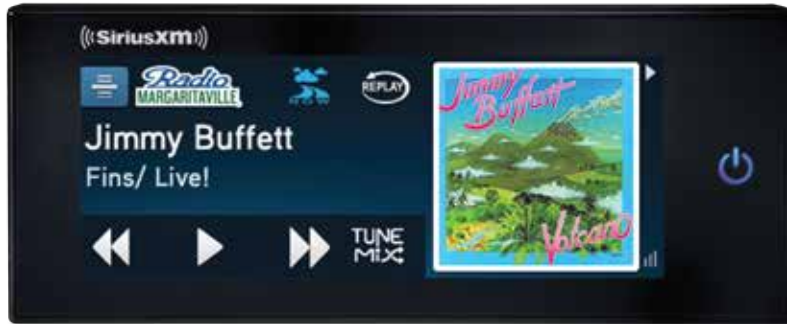

Commander Touch™ SXVCT1T

STAND ALONE UNIT THAT CONNECTS TO EXISTING FACTORY RADIO

MODEL #:

PRICE \$

SXV300V1T Vehicle Tuner

CONNECTS TO A SIRIUSXM-READY STEREO

MODEL #:

PRICE \$