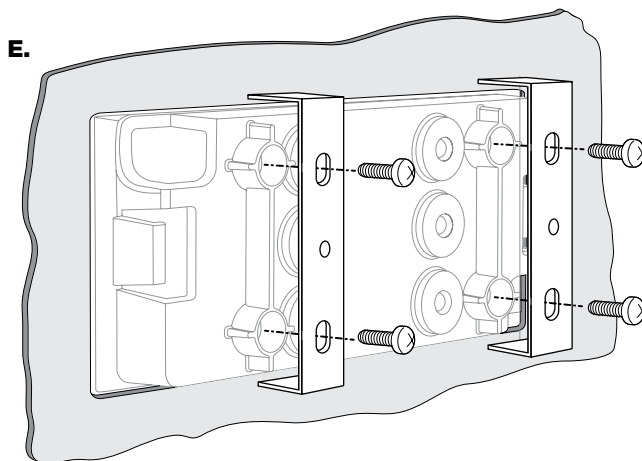

1. Flush Mount Template (See installation instructions on the next page)

2. Surface Mount Template

one inch

10 mm

Commander Touch Installation Template

Model #: SXVCTIT

Installing the Commander Touch Display Controller Using the Flush Mount

- A.** Locate a suitable place in your dash or center console for installing the Flush Mount. The Flush Mount requires an opening of 48mm high x 110mm wide, and an approximate clearance behind the dashboard or console of 25mm depth to accommodate the Mounting Brackets. Avoid any location which will block or interfere with an airbag, or a location which interferes with the safe operation of the vehicle.
- B.** Place the template on the area selected and carefully cut the opening, following the outline on the template.
- C.** Once the opening has been cut, remove the template and place the Flush Mount in the opening. The Flush Mount is asymmetrical so the top/bottom orientation is not important.
- D.** Bend each of the two Mounting Brackets into a U shape.
- E.** Attach the Mounting Brackets to the rear of the Flush Mount, using the provided 4 screws. Position the legs of the Mounting Brackets against the inside of the dash or console surface and tighten the screws. Note that you may need to bend or cut the ends of the mounting brackets depending on the specific application.
- F.** Once the Flush Mount is secured in place, insert the Commander Touch Display Controller into the Flush Mount. First, route the cable from the left side of the Display Controller into the opening at the bottom left of the Flush Mount, and then gently press the Display Controller into the Flush Mount, left side first and then the right side. It will snap into place.
- G.** Route the cable from the Display Controller to the place behind the dash or center console where you plan to install the Tuner Module.