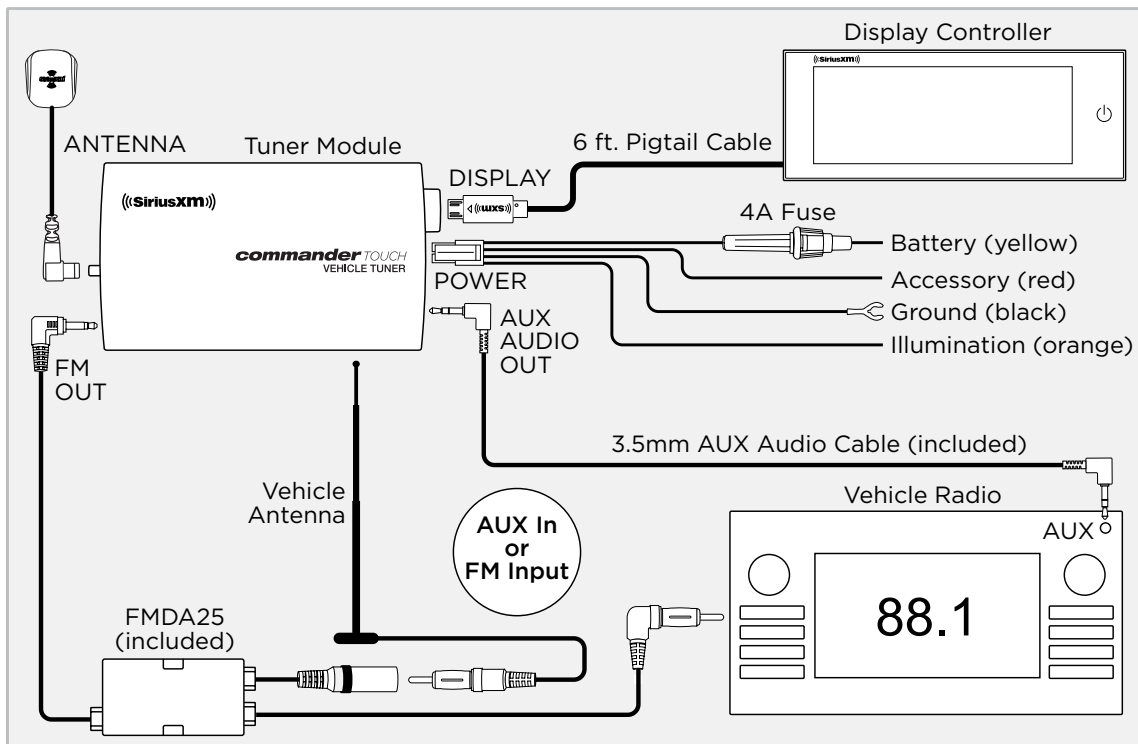

Commander Touch Vehicle Radio

Model #: SXVCTIT

WIRING DIAGRAM