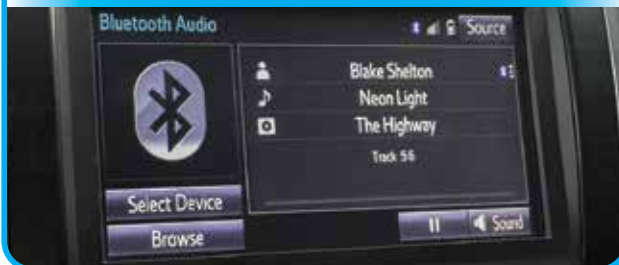

3

Product

Four great aftermarket solutions!

Commander Touch™ SXVCT1T

STAND ALONE UNIT THAT CONNECTS TO YOUR EXISTING RADIO

SXV300V1T Vehicle Tuner

CONNECTS TO A SIRIUSXM-READY STEREO

SATSTREAMER + SXV300V1T

BUNDLED SOLUTION FOR TOYOTA, SCION & HONDA VEHICLES

Advent ADVUNI300 + SXV300V1T

BUNDLED SOLUTION FOR ANY DOUBLE DIN RADIO OPENING

Offer Details: Order an eligible radio from your dealer, call 1-855-692-5221 to activate your All Access "Free Trial" Subscription and receive 3 months free (\$19.99/mo. savings), plus free activation (a \$15 savings). If, during your trial, you purchase a subscription to follow your 3-month trial, your first activation fee is waived, but if you wait to subscribe after the 3-month trial expires, standard activation fee applies. **If you decide to continue service after your trial, the subscription plan you choose will automatically renew every month thereafter and you will be charged according to your chosen payment method at then-current rates. Fees and taxes apply. To cancel you must call us at 1-888-601-6296. See our Customer Agreement for complete terms at www.siriusxm.com.** All fees and programming subject to change. SiriusXM reserves the right to modify or terminate this offer at any time. See a sales associate for additional information.