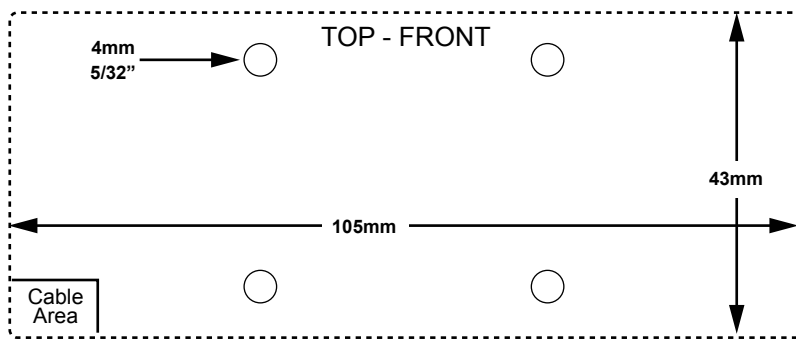

2. Surface Mount Template