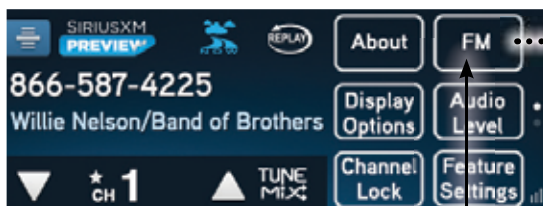

Commander Touch Vehicle Radio

Model #: SXVCTIT

WIRING DIAGRAM

ON SCREEN AUDIO SETUP

Swipe left or right to Settings page and tap **Audio Level**

Tap **Audio Output Level** and then adjust the audio output level