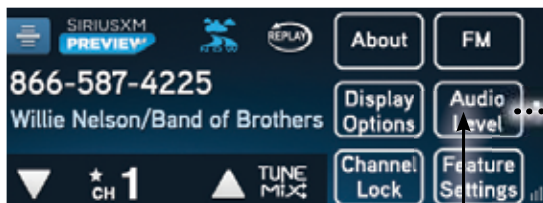

Model #: SXVCTIT

commander TOUCH™

Full-Color, Touchscreen
Dash-Mounted Radio.

FEATURES - Built for the Pro, Designed for Custom Installation.

- Enjoy SiriusXM through your vehicle's in-dash audio system* with controls on the color touchscreen display
- Compact touchscreen controller (4.1" W x 1.7" H x .5" D), mounts directly to your dash, and the tuner hides discreetly behind the dash for a fully integrated look with no/minimal visible wires
- Full-color display with album art, artist name, song title, channel logos and program information
- Pause, Rewind and Replay live Satellite Radio
- Automatically start songs from the beginning on your favorite channels with TuneStart™
- Use TuneMix™ to hear a mix of songs from your favorite channels
- Keep moving with the most current updates using Traffic & Weather Now™
- Connects to any radio with either an AUX input or FM connection
- Commander Touch can easily be updated by a USB flash drive (not included) to add new features and capabilities as they become available. Please visit www.siriusxm.com/commandertouch for more information

Commander Touch Vehicle Radio

Model #: SXVCTIT

WIRING DIAGRAM

ON SCREEN AUDIO SETUP

Swipe left or right to Settings page and tap **Audio Level**

Tap **Audio Output Level** and then adjust the audio output level