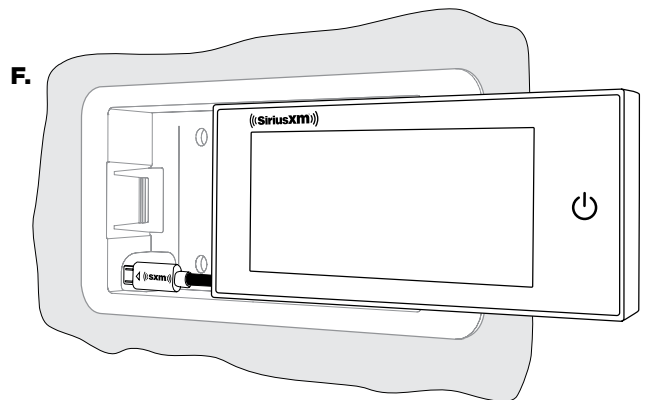

1. Flush Mount Template (See installation instructions on the next page)

2. Surface Mount Template

one inch

10 mm

Commander Touch Installation Template

Model #: SXVCTIT

Installing the Commander Touch Display Controller Using the Flush Mount

- A.** Locate a suitable place in your dash or center console for installing the Flush Mount. The Flush Mount requires an opening of 48mm high x 110mm wide, and an approximate clearance behind the dashboard or console of 25mm depth to accommodate the Mounting Brackets. Avoid any location which will block or interfere with an airbag, or a location which interferes with the safe operation of the vehicle.
- B.** Place the template on the area selected and carefully cut the opening, following the outline on the template.
- C.** Once the opening has been cut, remove the template and place the Flush Mount in the opening. The Flush Mount is asymmetrical so the top/bottom orientation is not important.
- D.** Bend each of the two Mounting Brackets into a U shape.
- E.** Attach the Mounting Brackets to the rear of the Flush Mount, using the provided 4 screws. Position the legs of the Mounting Brackets against the inside of the dash or console surface and tighten the screws. Note that you may need to bend or cut the ends of the mounting brackets depending on the specific application.
- F.** Once the Flush Mount is secured in place, insert the Commander Touch Display Controller into the Flush Mount. First, route the cable from the left side of the Display Controller into the opening at the bottom left of the Flush Mount, and then gently press the Display Controller into the Flush Mount, left side first and then the right side. It will snap into place.
- G.** Route the cable from the Display Controller to the place behind the dash or center console where you plan to install the Tuner Module.